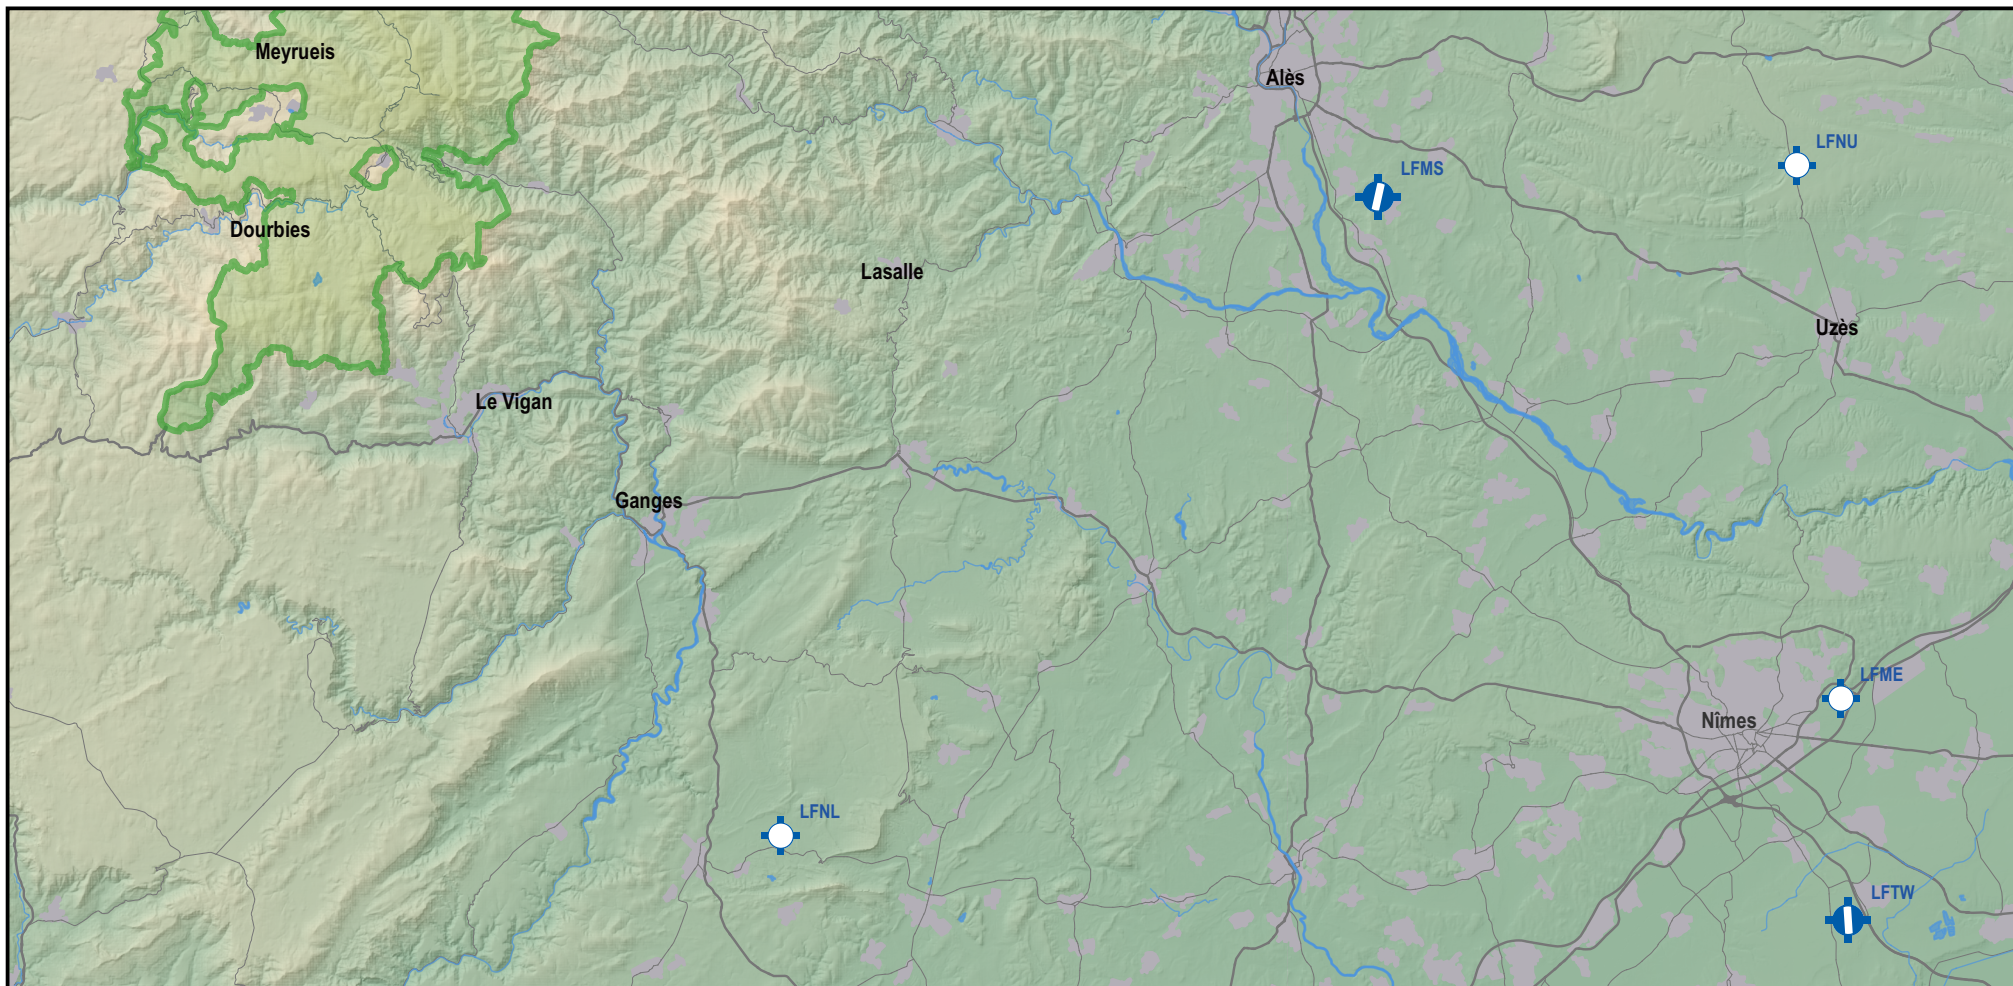

Fleuves, rivières, canaux

Liaisons routières

Teintes hypsométrique (en mètres)

Aéroports, Aérodomes, Altiports

- Altisurfaces
-  Civils
-  Civils hydro
-  Civils, piste non-revêtue
-  Désaffectés
-  Militaires
-  Militaires, piste non-revêtue
-  Mixtes
-  Privés

MAPS LEGEND :

-  Active MSA
-  Nature reserves and parks over which flight is restricted.
-  Seas, Oceans
-  Glacier
-  Lakes, Ponds, etc.
-  Constructions, Areas of activities
-  Departmental borders

Rivers, canals

Road connections

Hypsometric shades (in meters)

Airfields, airports, mountain airfields

- High altitude airstrip
-  Civil
-  Civil hydro
-  Civil, unpaved runway
-  Not in use
-  Military
-  Military, unpaved runway
-  Civil/Military
-  Private

1. Grands Causses

2. Cévennes

Carte valable du 01/11/2022 au 28/02/2023

3. Ardèche

Carte valable du 01/11/2022 au 28/02/2023