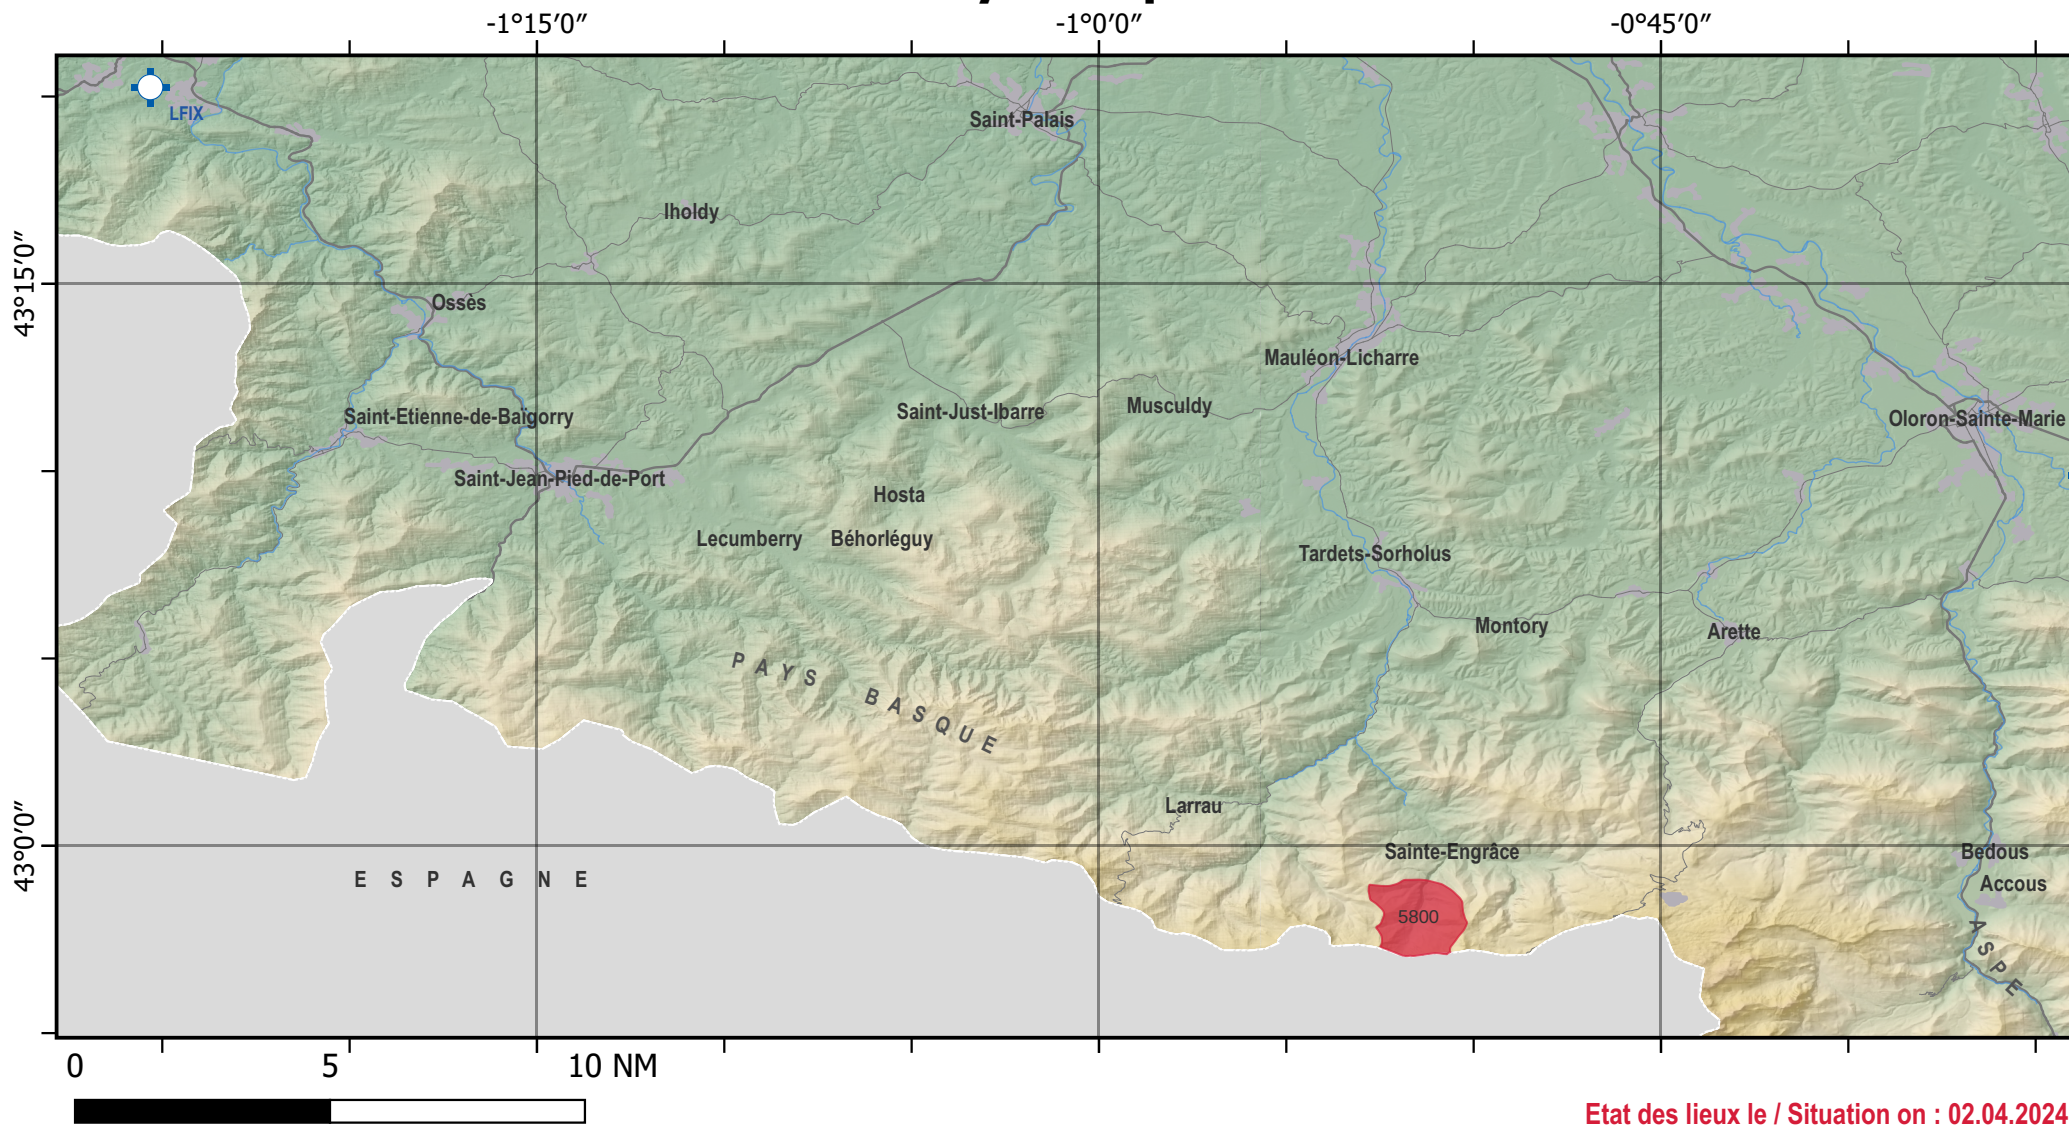

1. Pays Basque

Etat des lieux le / Situation on : 02.04.2024.
Prochaine mäj le / Next update on : 02.05.2024.